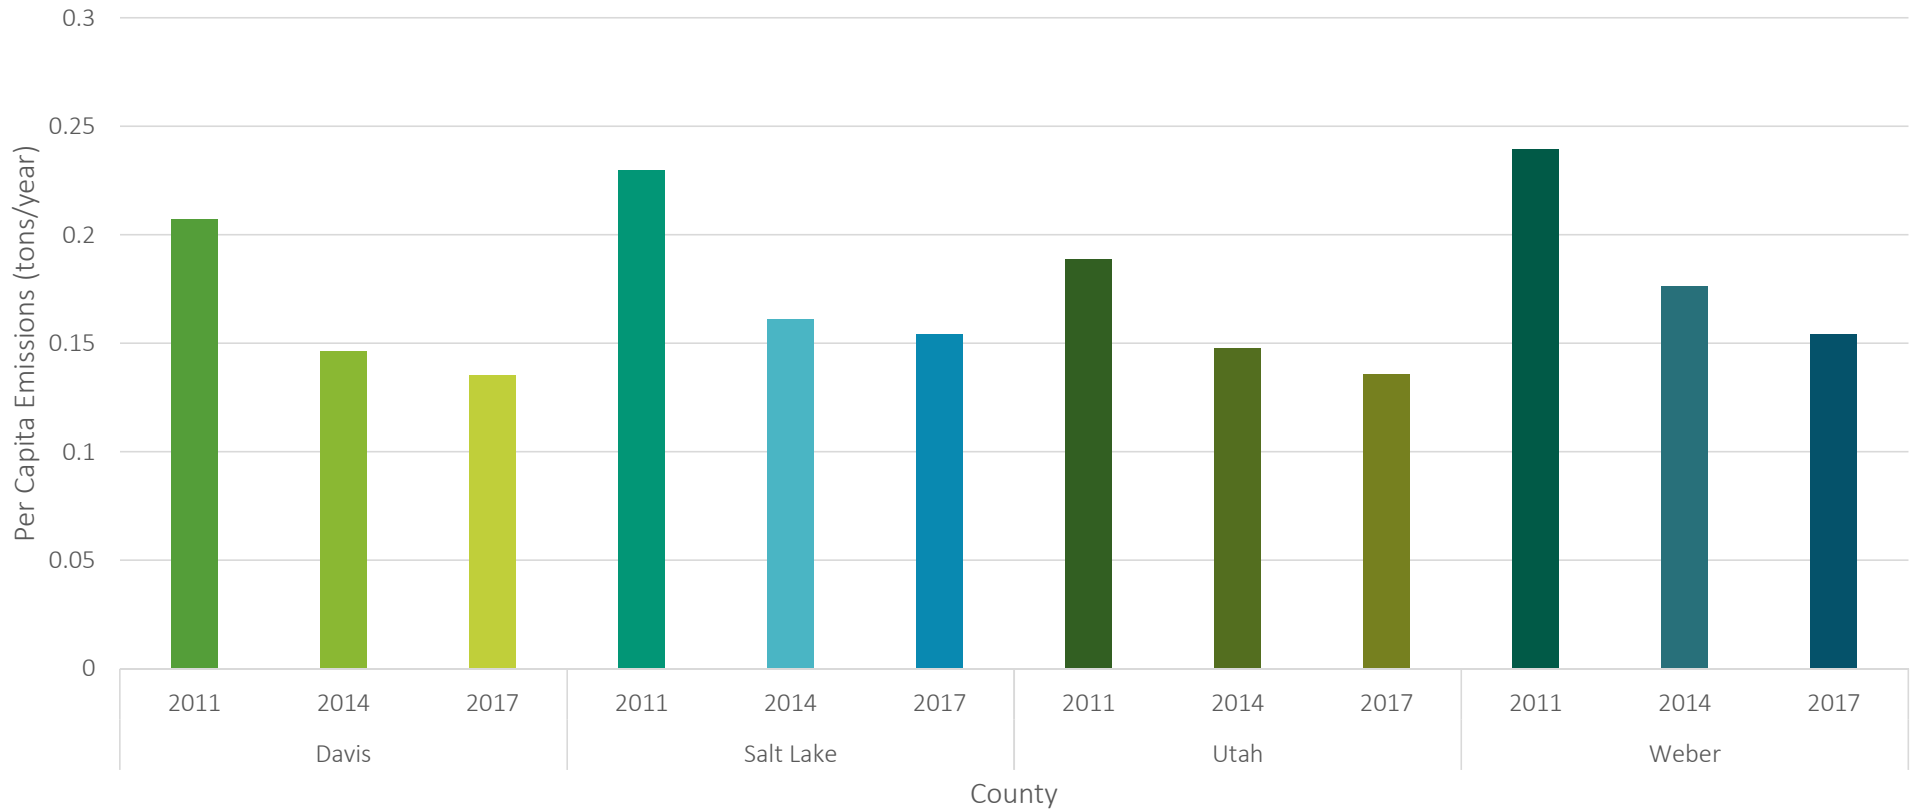

Wasatch Front Per Capita Emissions (tons/year)

(PM10, NOx, VOC, CO, SO2)

*biogenic area sources excluded