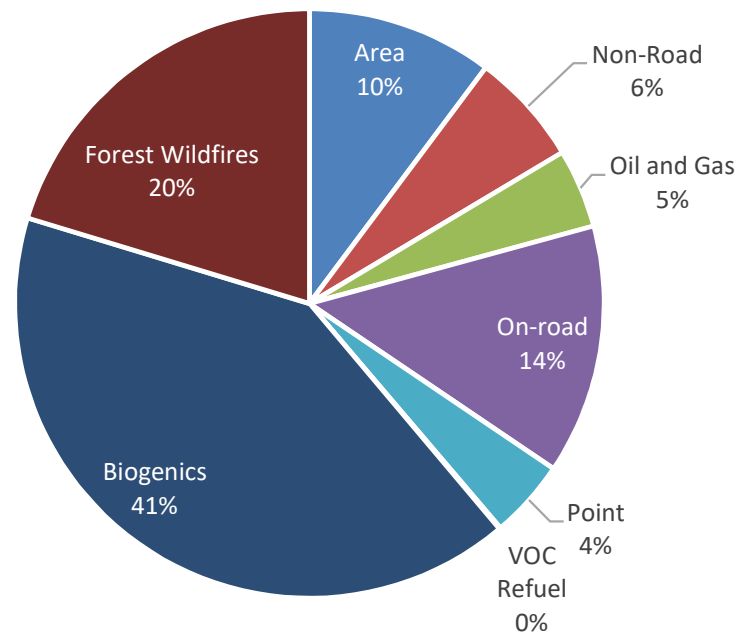

2017 Emissions Contributions (Tons/Year)

2018 Tonnage = 2,217,123